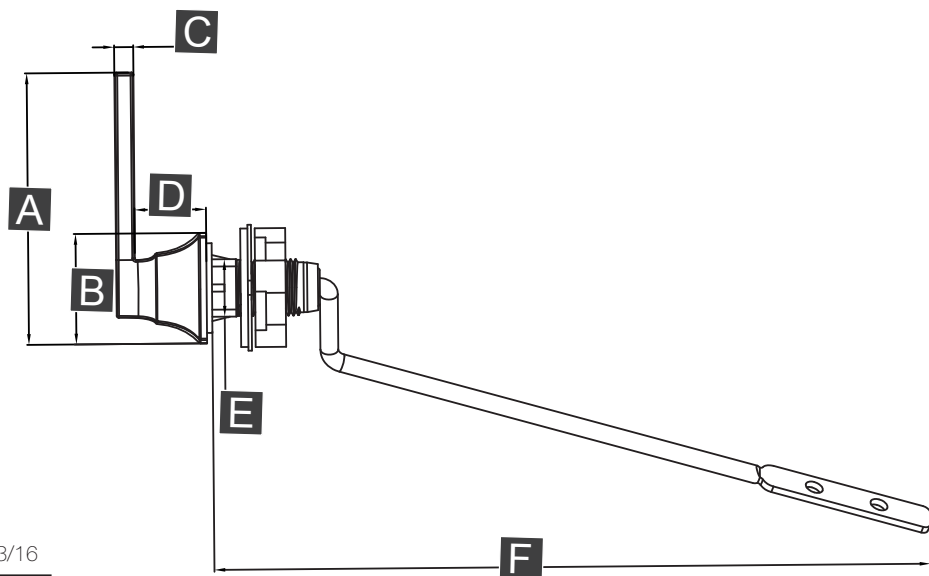

## Flush Lever

Product Features:

- Brass arm, zinc handle and plastic nut
- Fits most front mount conventional toilet tanks
- Fits Mirabelle® Key Largo™ toilets

MB427CP

Finishes Available

CP

BN

ORB

## Product Specifications/Dimensions

ITEM	FINISH
MB427CP	Polished Chrome
MB427BN	Brushed Nickel
MB427ORB	Oil Rubbed Bronze
MB427PN	Polished Nickel

in.	3	1-3/16	3/16	3/4	5/8	7-13/16
	<b>A</b>	<b>B</b>	<b>C</b>	<b>D</b>	<b>E</b>	<b>F</b>
mm	75.5	30.8	5.3	19.9	16	199.2