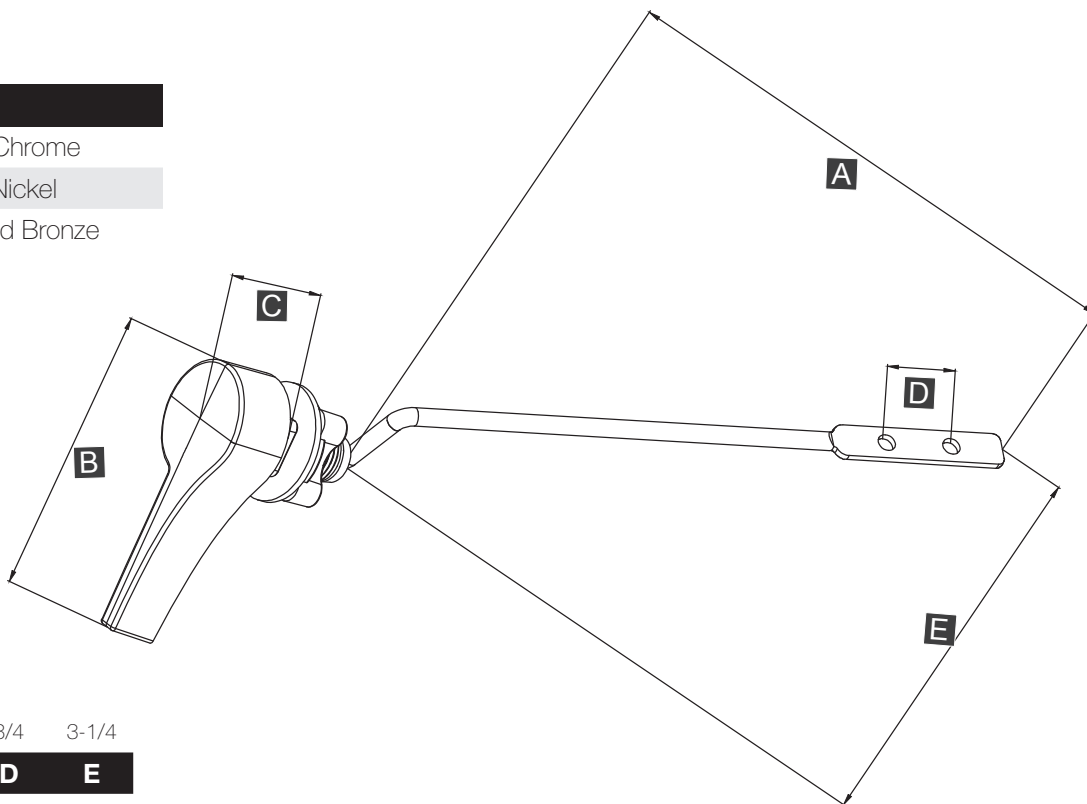

Flush Lever

Product Features:

- Brass arm, zinc handle and plastic nut
- Side mount
- Fits Mirabelle® Sarasota™ toilets

MB426BN

Finishes Available

Product Specifications/Dimensions

ITEM	FINISH
MB426CP	Polished Chrome
MB426BN	Brushed Nickel
MB426ORB	Oil Rubbed Bronze

in.	6-9/16	3-1/8	11/16	3/4	3-1/4
	A	B	C	D	E
mm	167	80	17.6	19	83