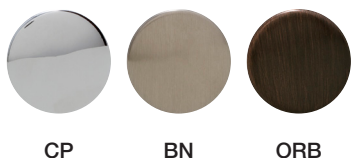

Flush Lever

Product Features:

- Brass arm, zinc handle and plastic nut
- Side mount
- Fits Mirabelle® Sarasota™ toilets

MB426BN

Finishes Available

Product Specifications/Dimensions

ITEM	FINISH
MB426CP	Polished Chrome
MB426BN	Brushed Nickel
MB426ORB	Oil Rubbed Bronze