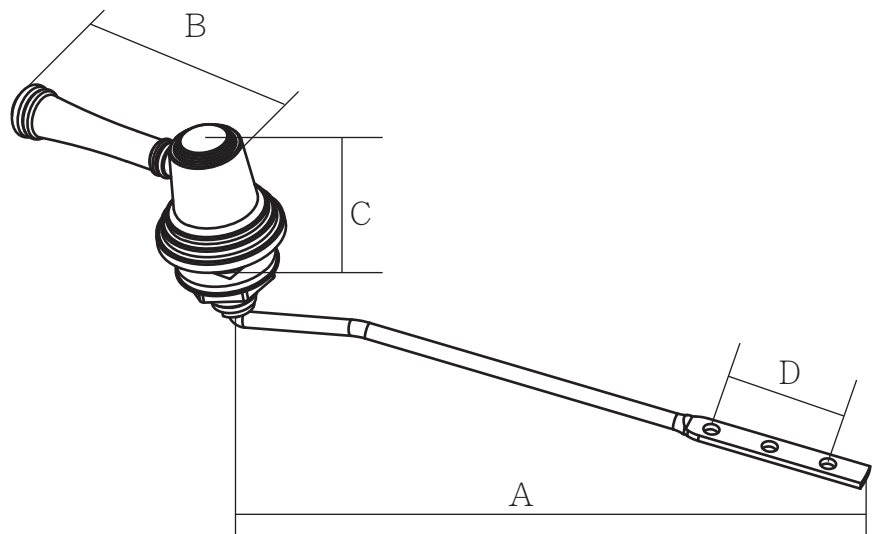

Flush Lever

Product Features

- Brass construction
- Fits most front mount conventional toilet tanks
- Fits Mirabelle Amberley, Boca Raton & Key West toilets

MB425CP

Finishes Available

CP

BN

ORB

PN

Product Numbers

ITEM	FINISH
MB425CP	Chrome Plated
MB425BN	PVD Brushed Nickel
MB425ORB	Oil Rubbed Bronze
MB425PN	PVD Polished Nickel

Product Specifications/Dimensions

in.	8-1/8	3-1/2	1-7/16	1-1/2
	A	B	C	D
mm	206.3	88.9	36.5	38.1