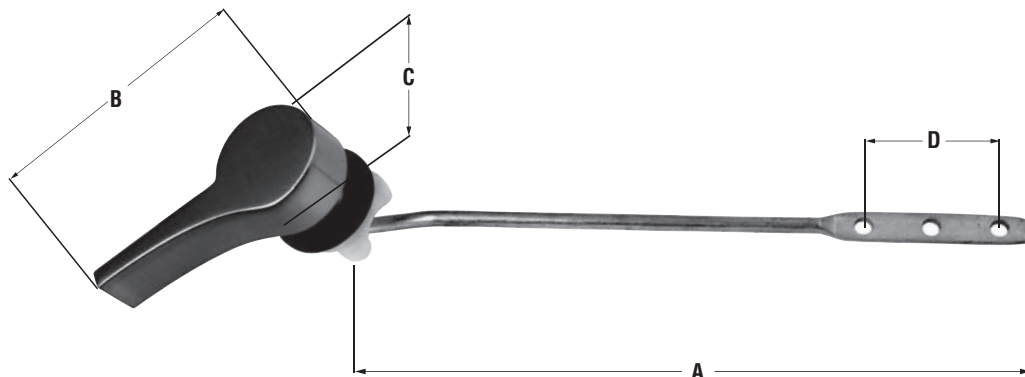

### Product Features

- Metal Handle
- Brass Arm
- Fits Mirabelle® Bradenton® Toilet Tanks
- Fits Most Conventional Front Mount Toilet Tanks

MB423CP

## Product Specifications/Dimensions

	A	B	C	D
in.	7-3/4	3	2-1/4	1-1/2
mm	196.5	76.2	57.1	38.1